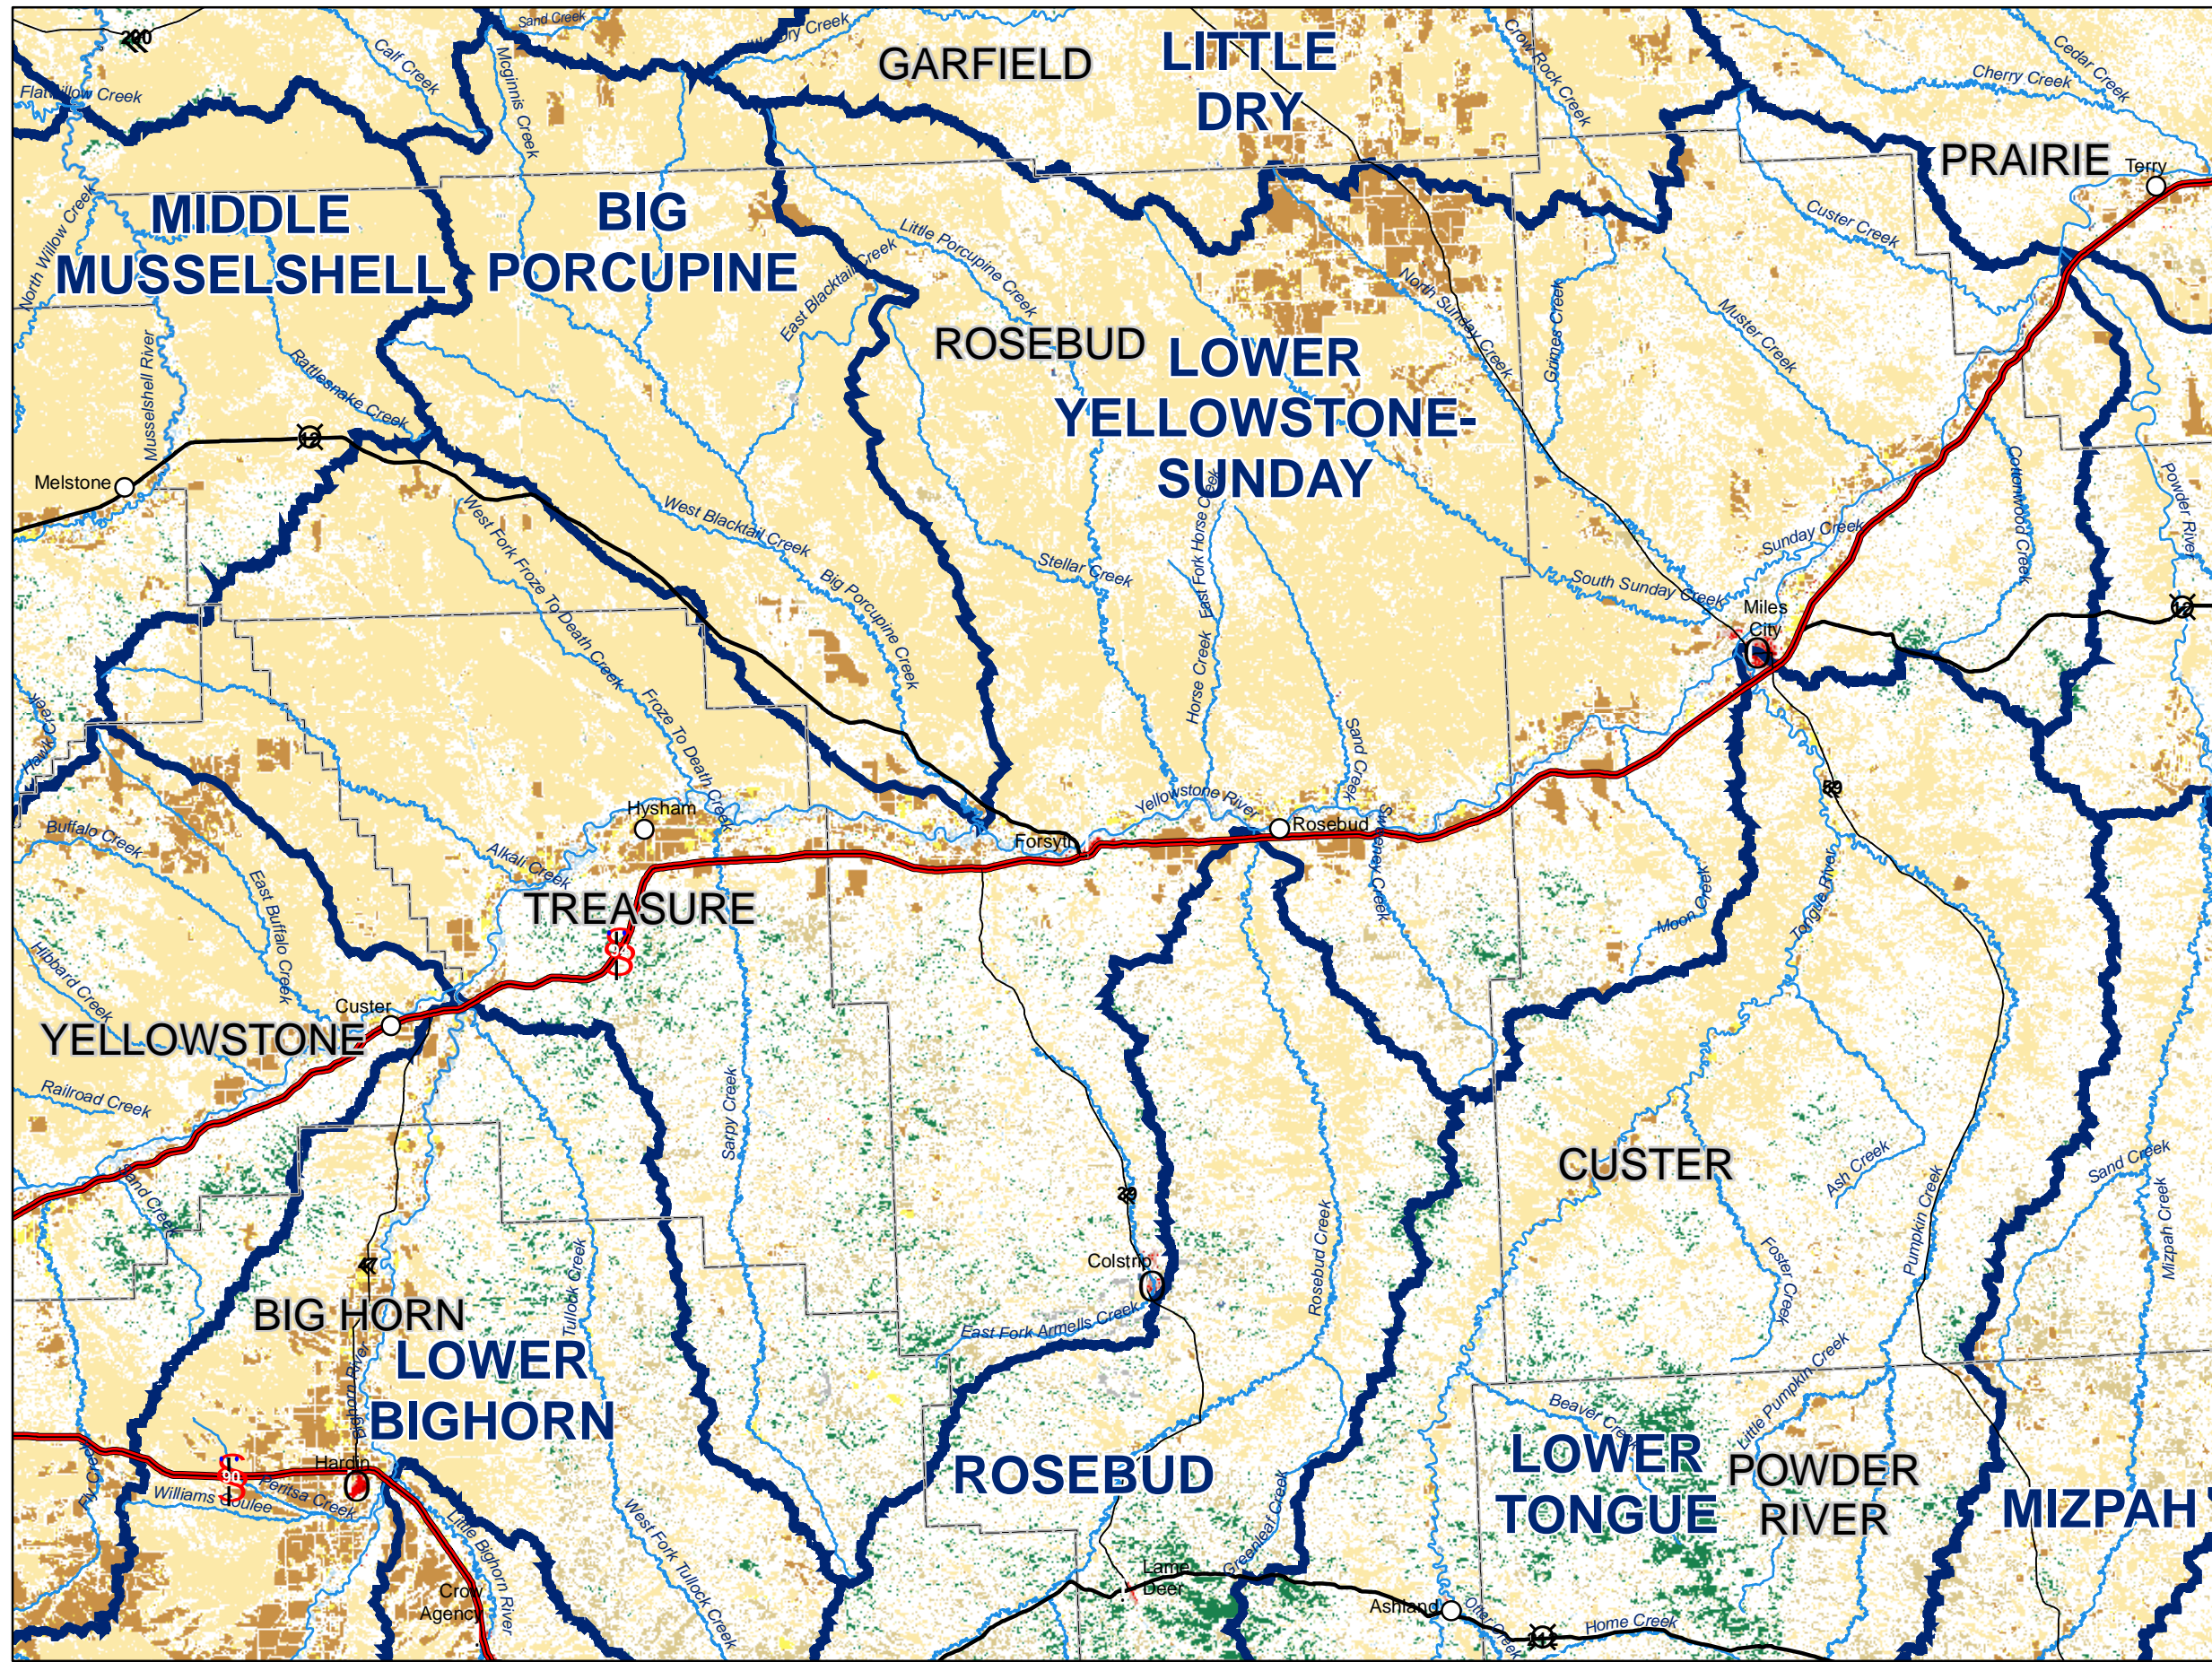

LOWER YELLOWSTONE-SUNDAY

HUC 10100001

Legend

- Perennial River
- County
- Sub Basin (Fourth Code)
- National Landcover Data Set USGS 2002
- Open Water
- Perennial Ice/Snow
- Developed Open Space
- Developed Low Intensity
- Developed Medium Intensity
- Developed High Intensity
- Bare Rock/Sand/Clay
- Deciduous Forest
- Evergreen Forest
- Mixed Forest
- Shrub/Scrub
- Grasslands/Herbaceous
- Pasture/Hay
- Row Crops
- Woody Wetlands
- Emergent Herbaceous Wetlands
- No Data

Map Scale: 1:650,000